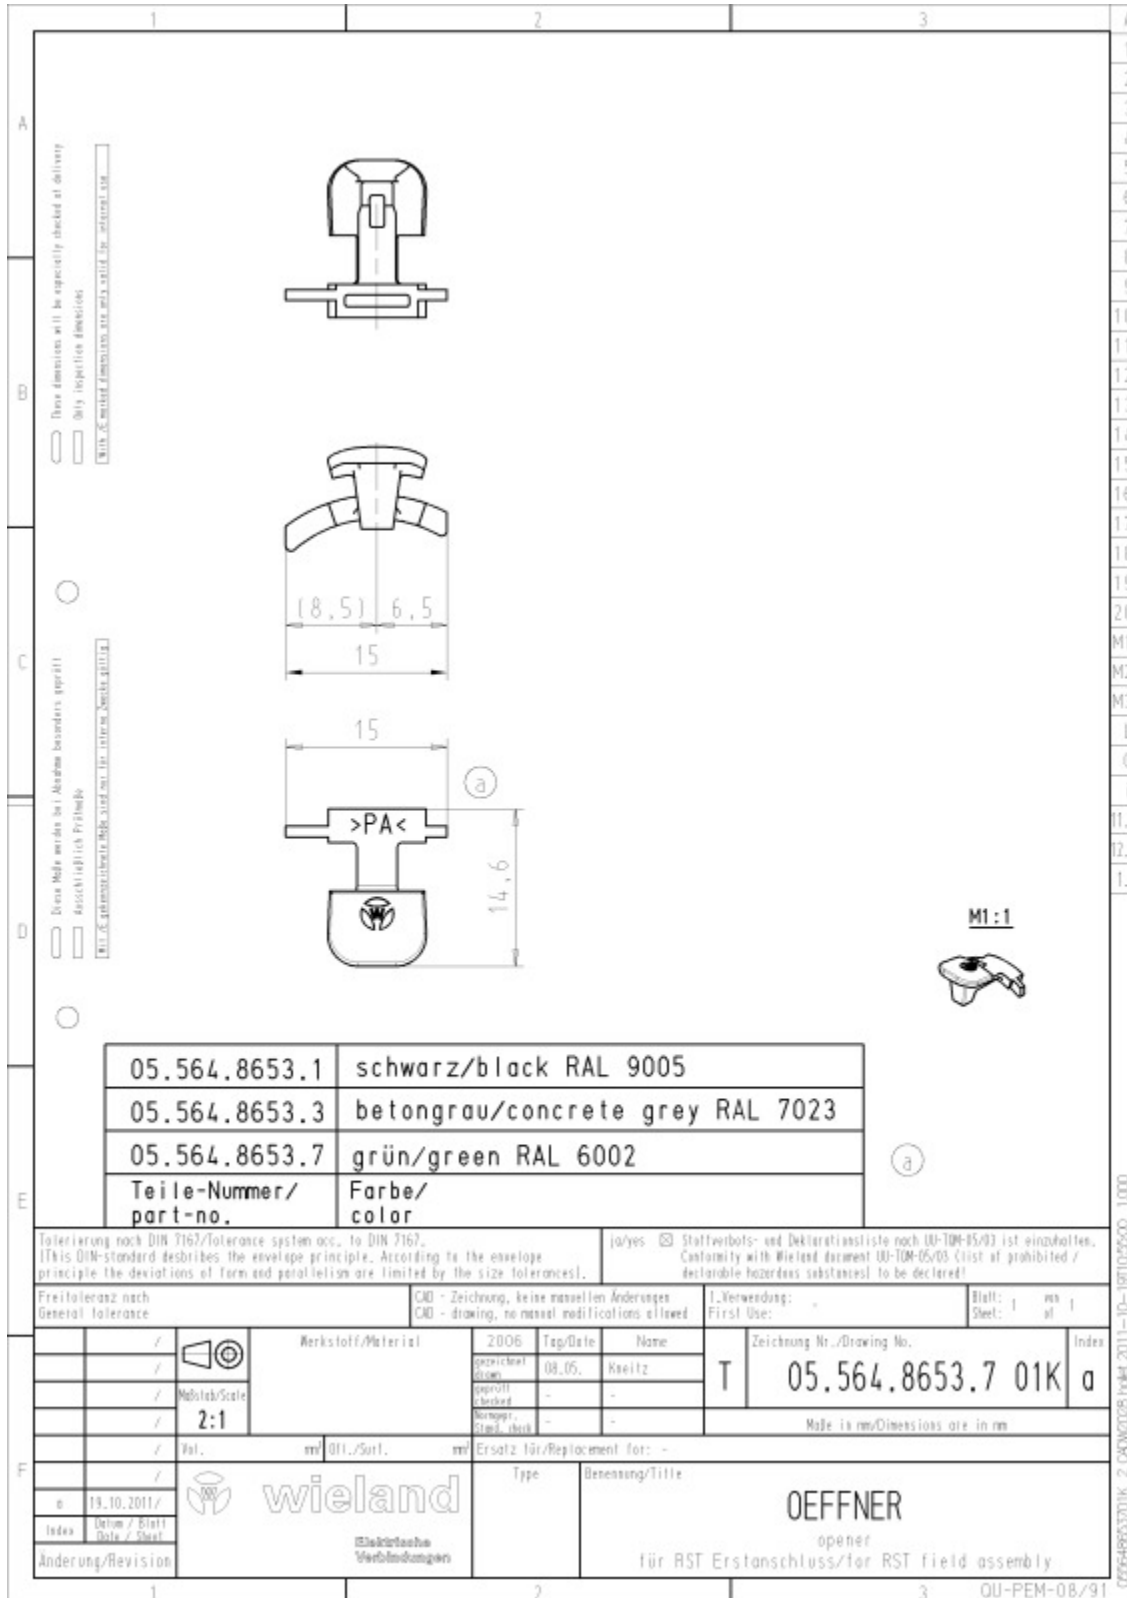

Datasheet

Art.No. 05.564.8653.1

Opener RST20 BLACK

Manual disconnect for later installation of RST connectors, color black

Art.No.	05.564.8653.1
EAN	4015573851559
Order unit	1 pieces

Drawings

020548653701K_2_CAKW0208 14x4 2011-10-19 10:05:00 1,000