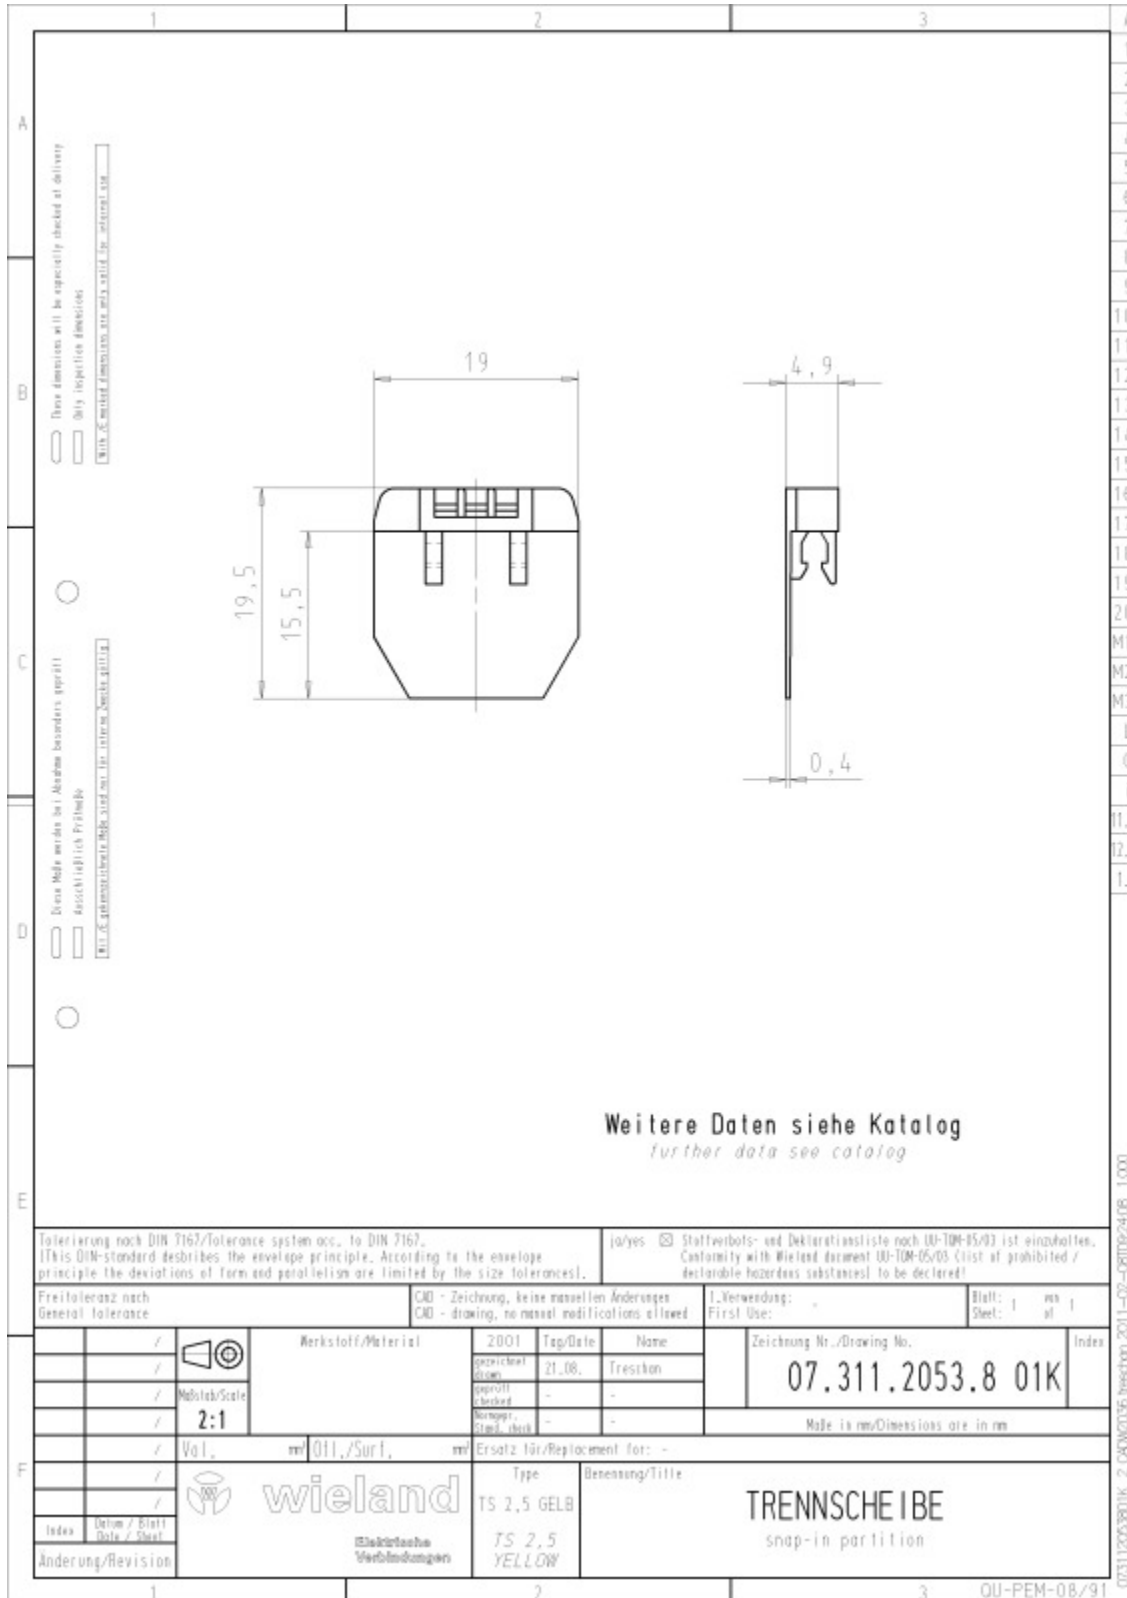

Datasheet

Art.No. 07.311.2053.8

Partition TS 2,5 YELLOW

Partition plate with marking facility for DIN rail terminal blocks type WK ..., color yellow

Art.No.	07.311.2053.8
EAN	4015573111721
Order unit	10 pieces

Approvals

Technical data

General

Colour	Yellow
Type of end plate	No
Type of partition	Yes
Thickness	0.4 mm
Snap in	No
Inflammability class of insulation material acc. with UL94	V2

Accessories

Type of end plate	No
Type of partition	Yes
Colour	Yellow
Thickness	0.4 mm
Snap in	No
Inflammability class of insulation material acc. with UL94	V2

Drawings

073112053801K_2_CAKW0205 freischon 2011-02-08T09:24:08 1,000